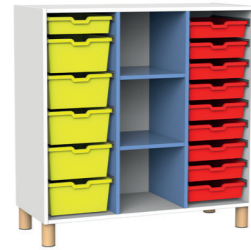

COD.4127
104x46x108h cm

COD.4178
104x44x108h cm