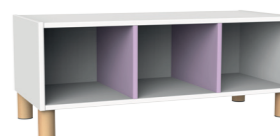

COD.4184
104x44x44h cm

3+

MOBILETTO A
3 CASELLE

Cabinet with 3 open compartments
Meuble à 3 cases
Armario 3 casillas