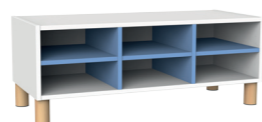

COD.4180
104x44x44h cm
3+

**MOBILETTO A
6 CASELLE**

Cabinet with 6 small open compartments
Meuble à 6 cases
Armario 6 casillas