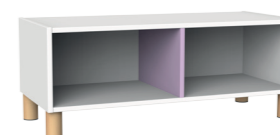

COD.4182
104x44x44h cm

3+

MOBILE A
2 VANI

Cabinet with 2 open compartments
Meuble 2 espaces
Estantería