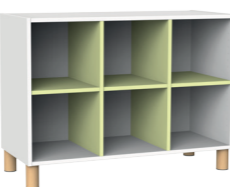

COD.4310
104x44x77h cm

3+

MOBILE A
6 CASELLE

Cabinet with 6 open compartments
Meuble 6 cases
Armario 6 casillas