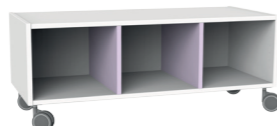

COD.4184R
104x44x44h cm
3+

**MOBILETTO A
3 CASELLE SU RUOTE**

Cabinet with 3 open compartments on castors
Meuble 3 cases sur roulettes
Armario 3 casillas con ruedas