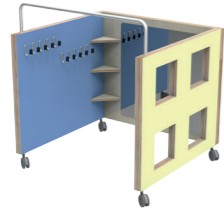

COD.4152
104x46x108h cm

3+

**MOBILE
A 6 VANI CON ANTE**

Cabinet with 2 doors and 6 open
Meuble 6 espaces et portes
Armario 6 compartimentos con puertas

vastarredo

MADE IN ITALY

COD.6545
95x100x87h cm

3+